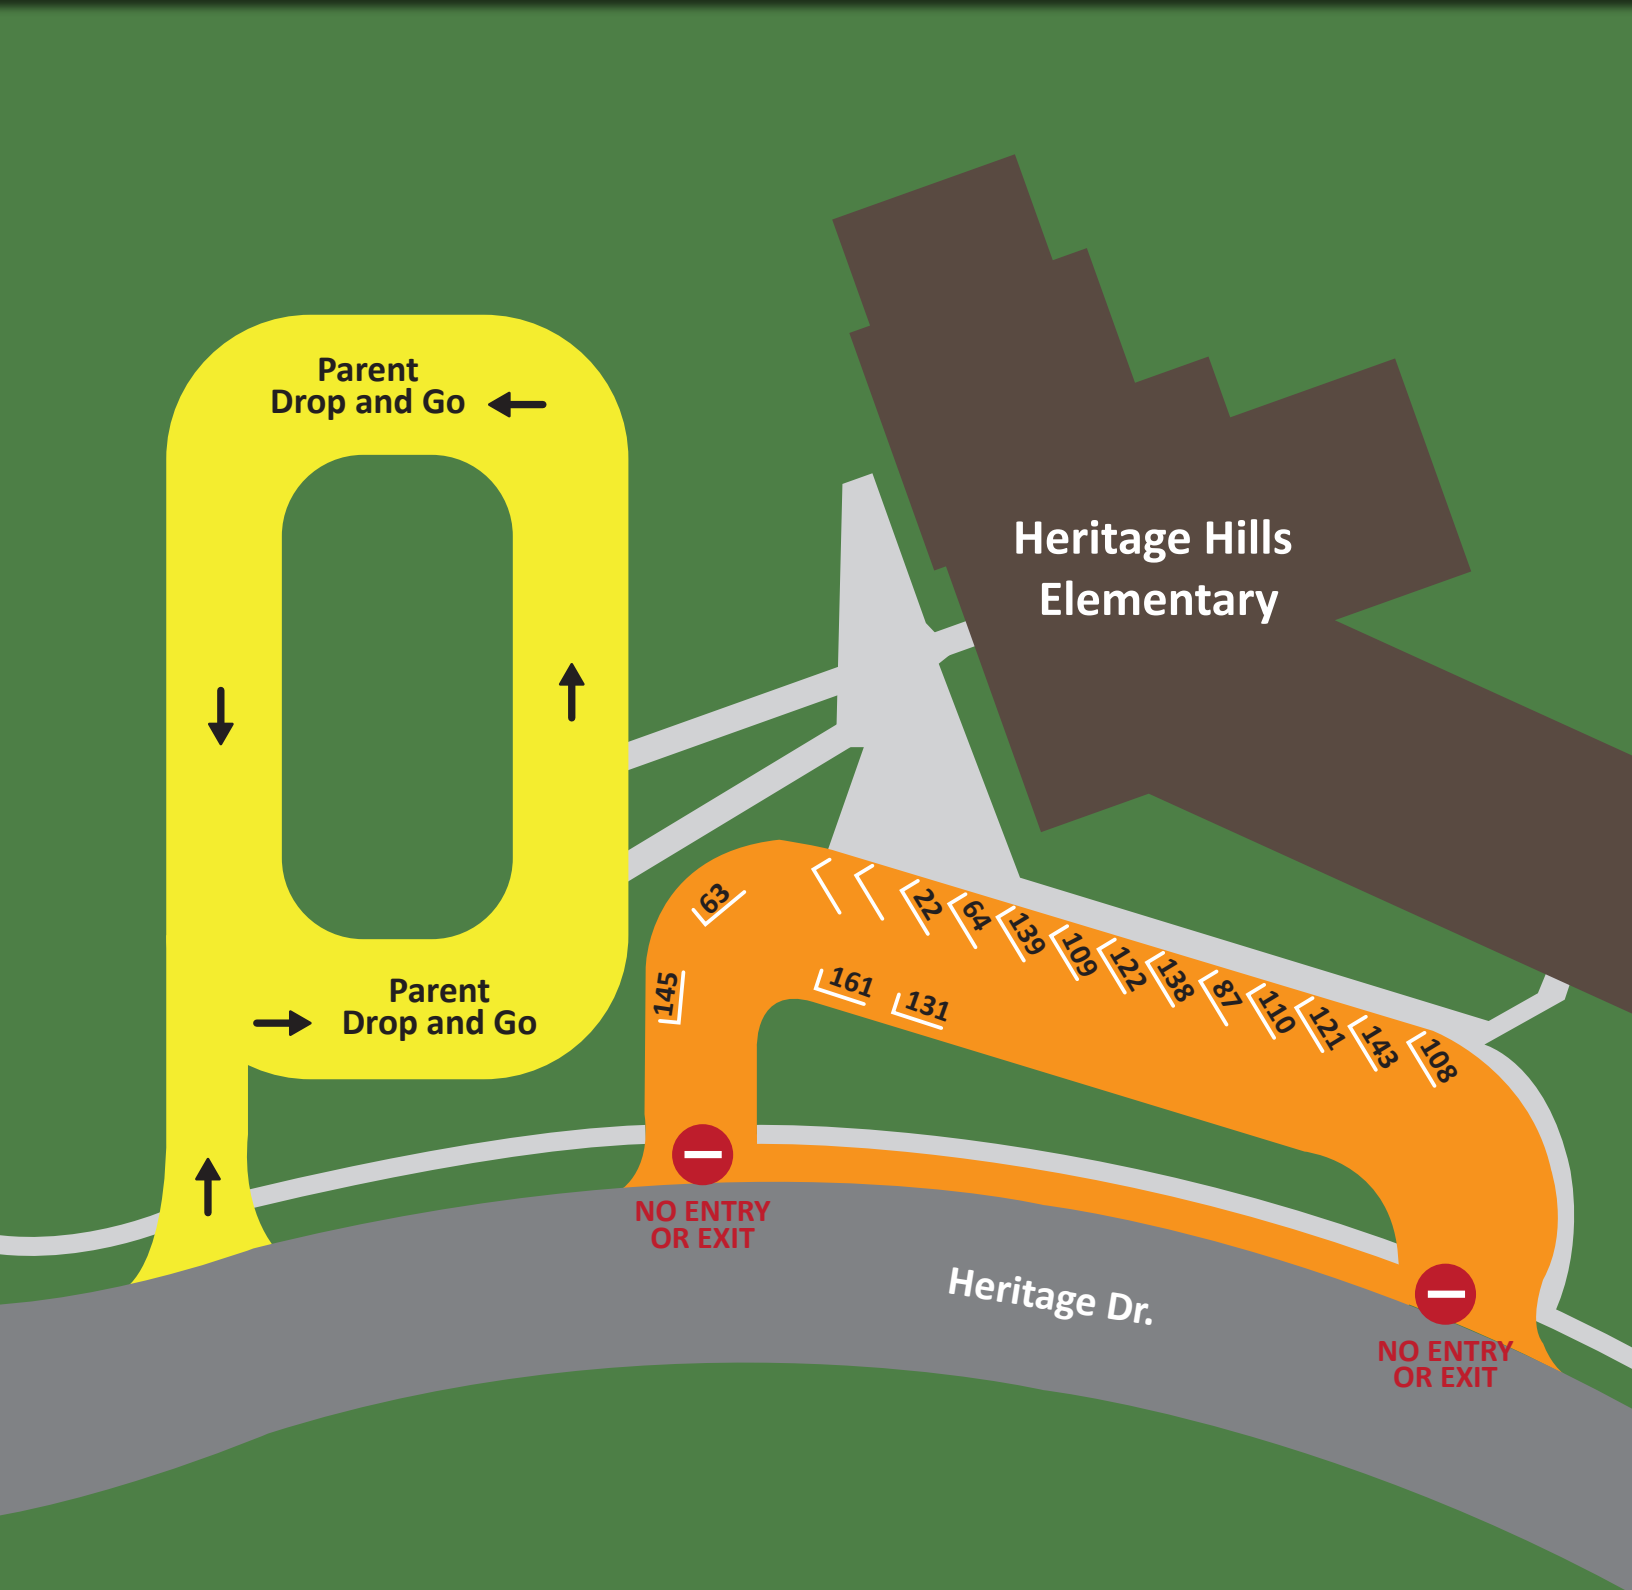

Heritage Hills Elementary Parent Parking Map

Bus Lineup 3:30 p.m.

-  Bus parking
-  Parent Drop and Go

 NO ENTRY OR EXIT
8 a.m. to 8:45 a.m.
3:10 p.m. to 3:45 p.m.