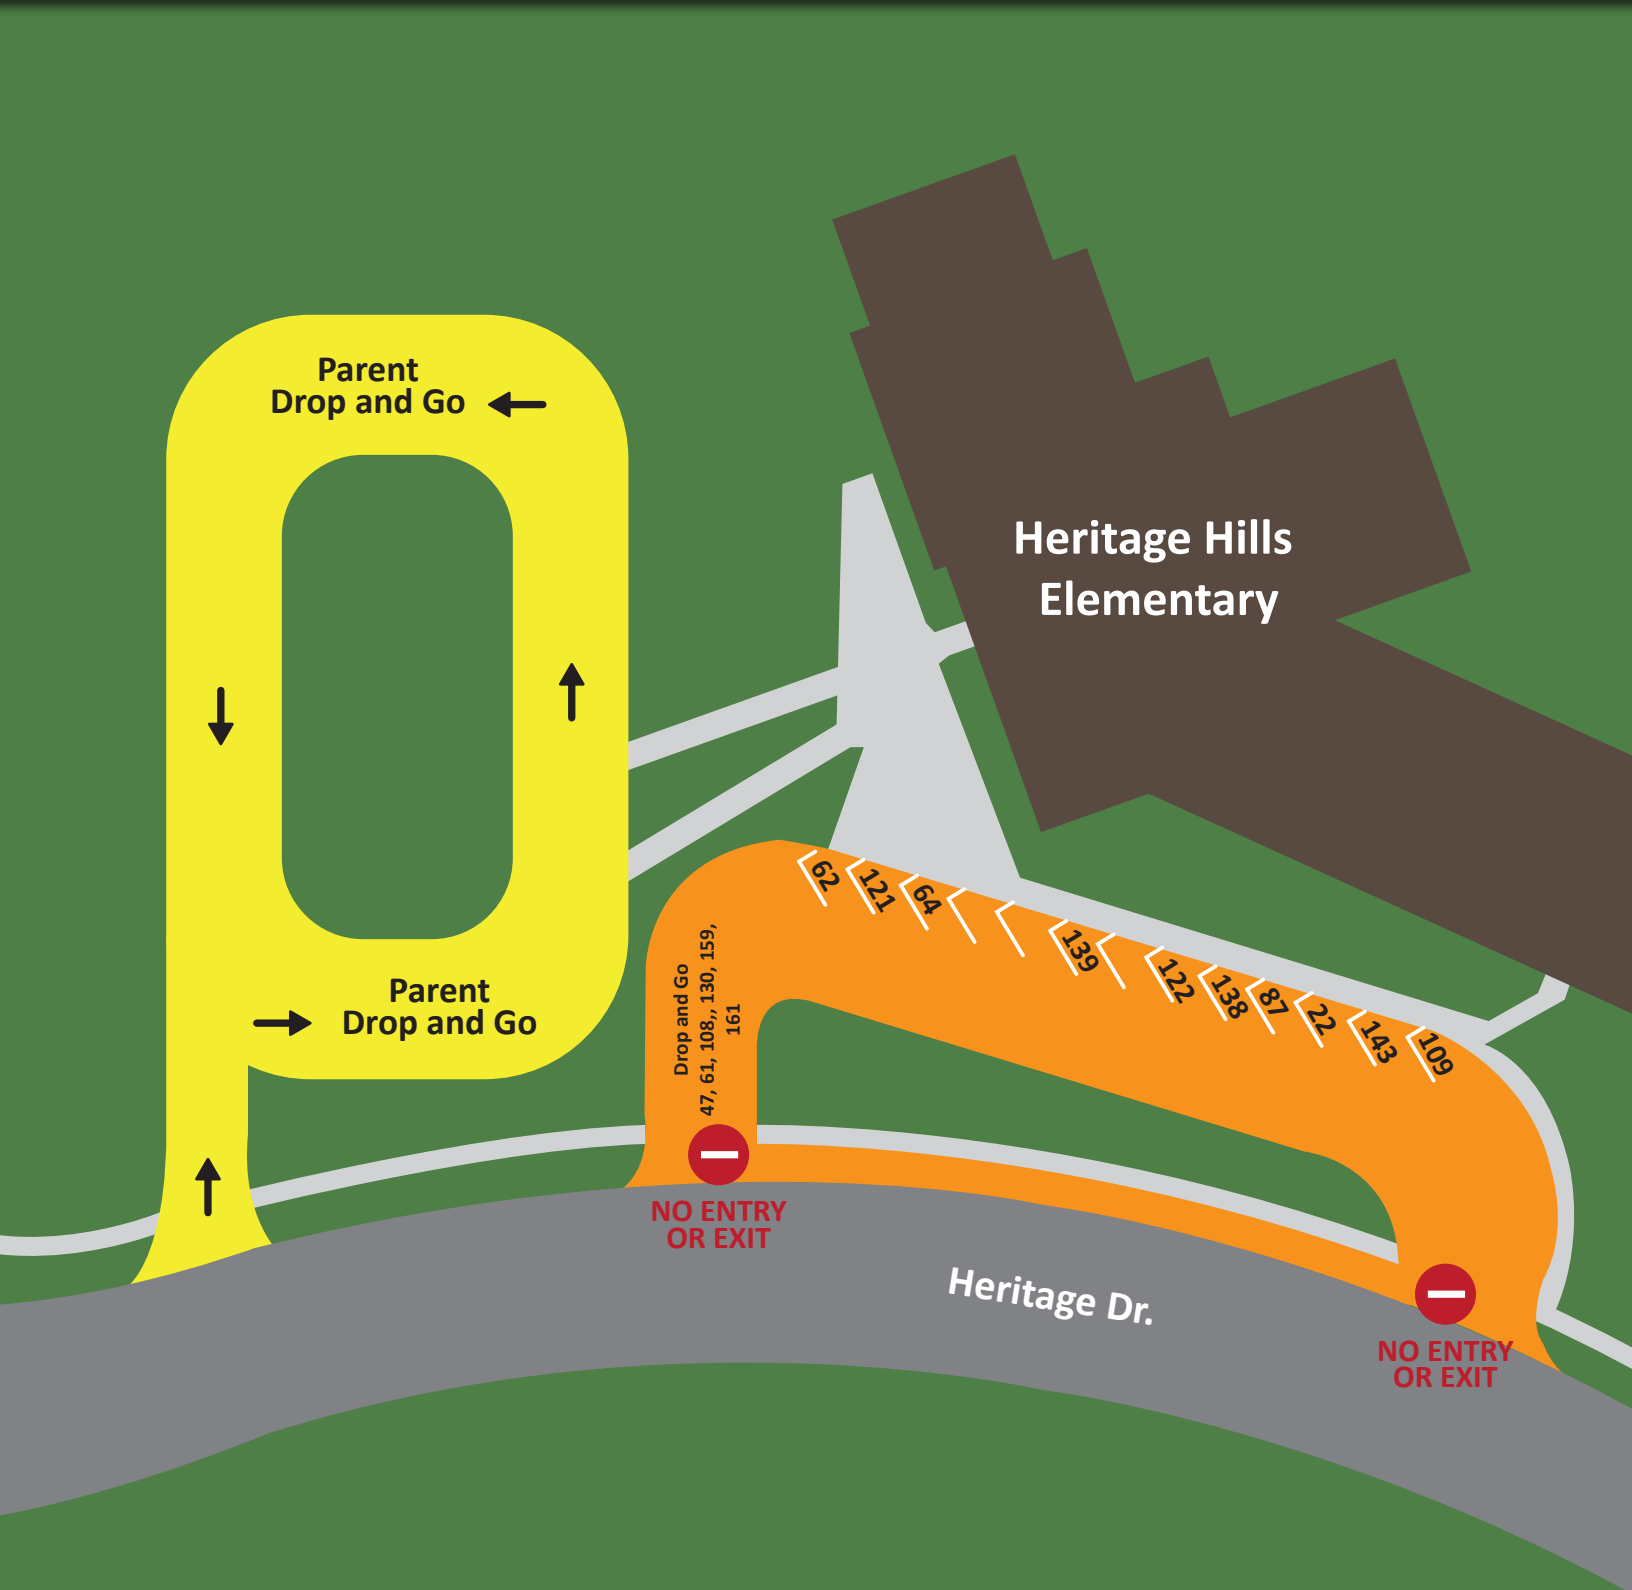

Heritage Hills Elementary Parent Parking Map

Transfer Lineup 8:10 a.m. to 8:15 a.m.

-  Bus parking
-  Parent Drop and Go

 NO ENTRY OR EXIT
8 a.m. to 8:45 a.m.
3:10 p.m. to 3:45 p.m.