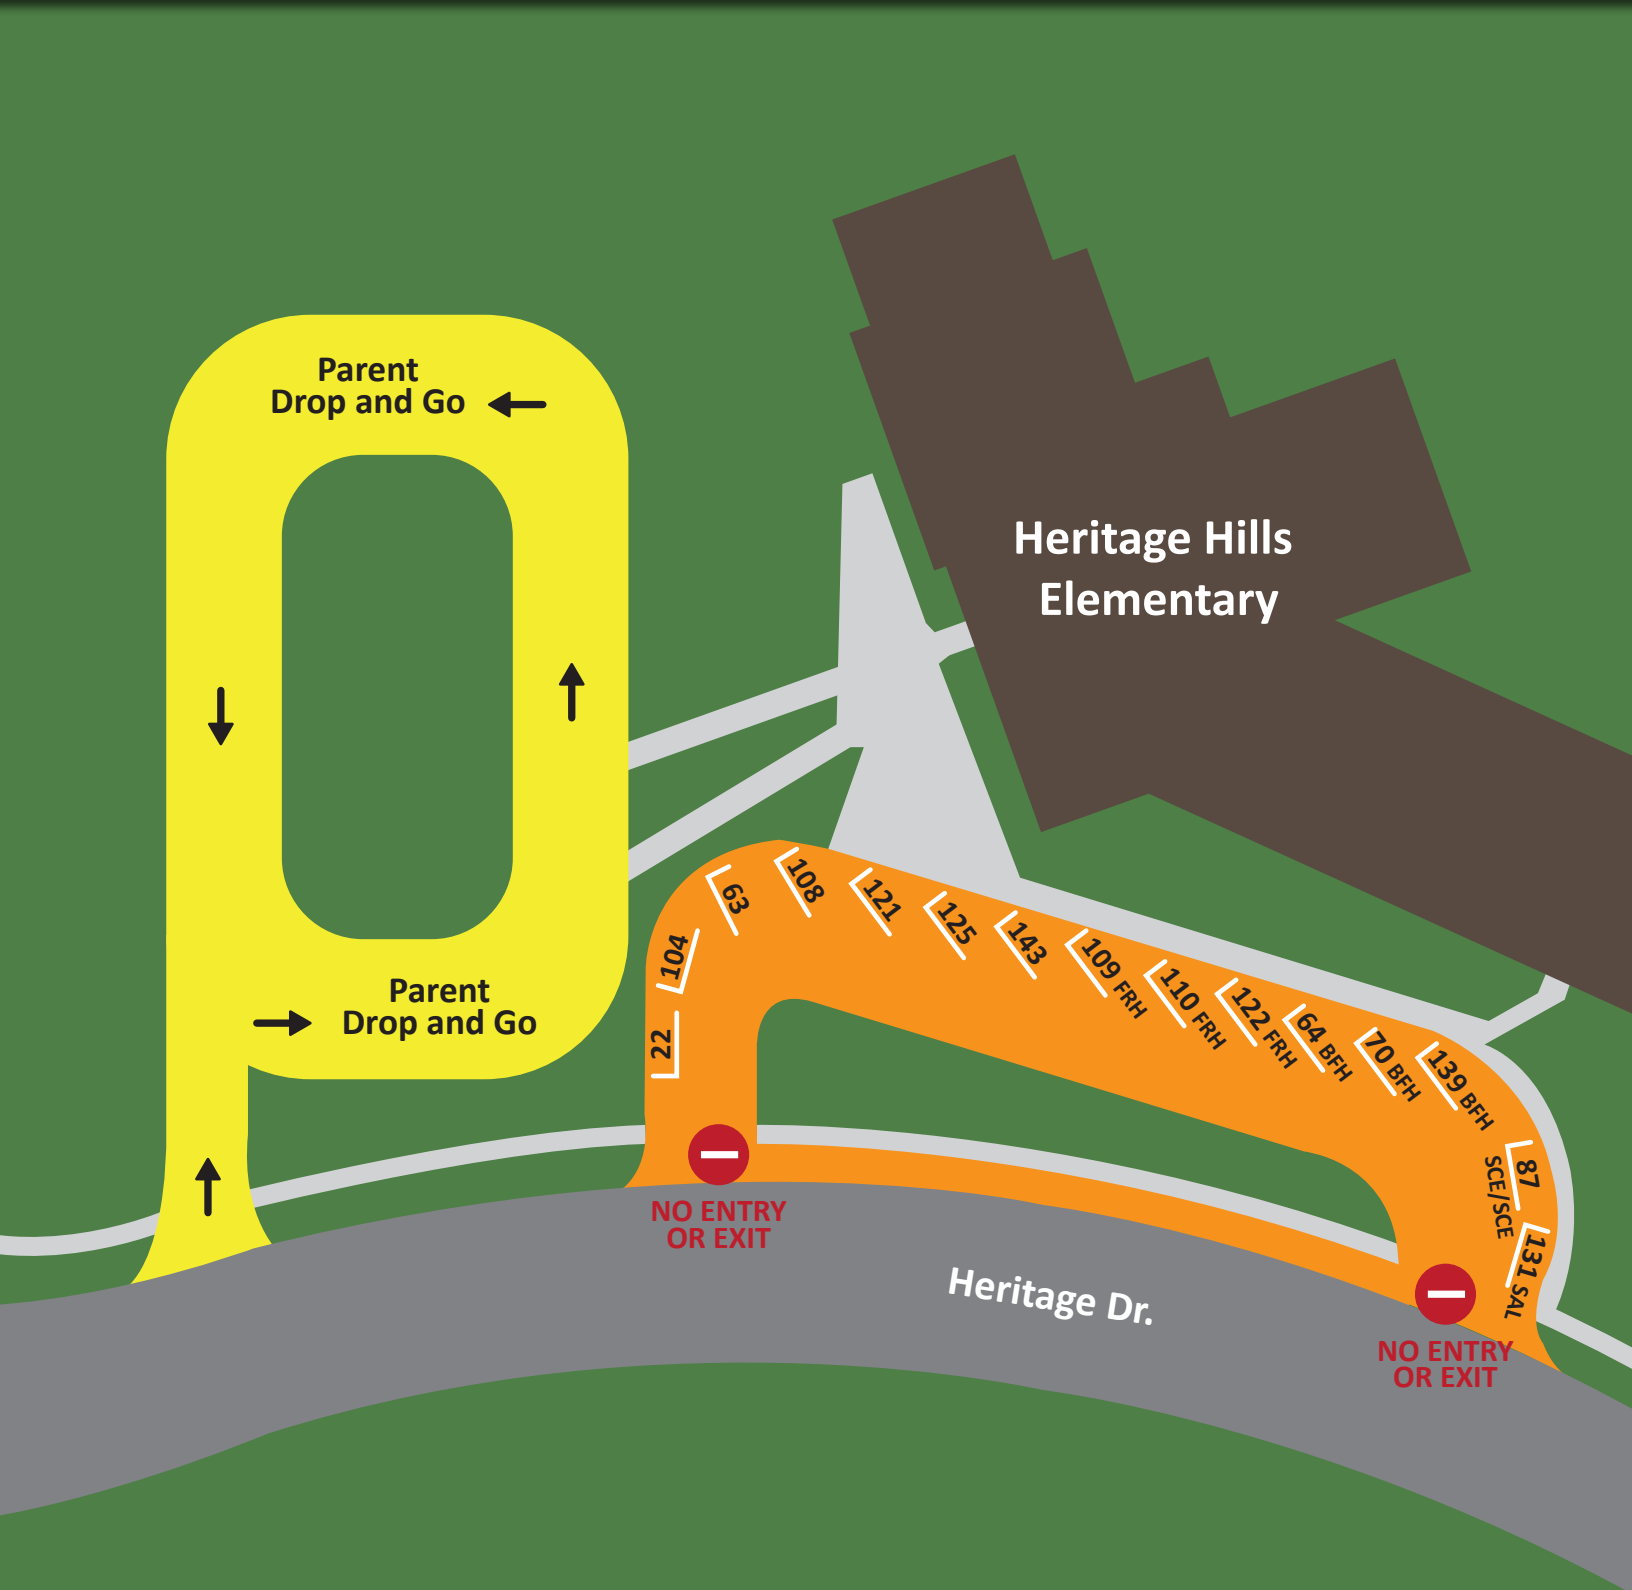

Heritage Hills Elementary Parent Parking Map

Bus Lineup 3:30 p.m.

 Bus parking

 Parent Drop and Go

 NO ENTRY OR EXIT
8 a.m. to 8:45 a.m.
3:10 p.m. to 3:45 p.m.